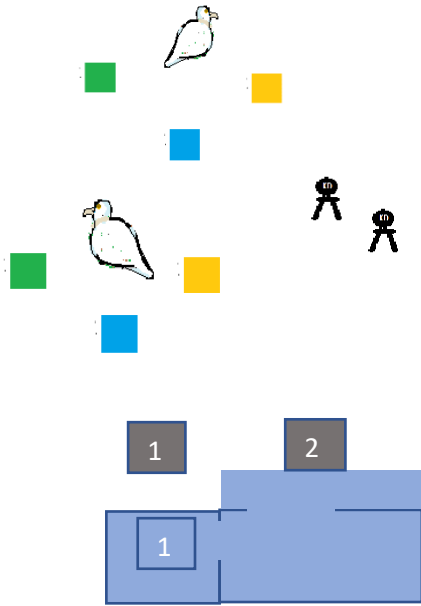

10 Pistol

10 Rifle - Staged on table @ Pos 1

2+ Shotgun - Staged on table @ Pos 1 or 2

2 Shooting Positions

Pos 1: Outside Jail

Pos 2: Behind Sheriff's Office

Gun Order: Shooter's Choice

START: Either Position Gun(s) of Choice in-hand

Indicate Ready: " My true love gave me TWO TURTLE DOVES "

Pistol(s) at Pos 1: Engage the 3 colored packages in a 9-round Continuous Nevada Sweep
Starting on any package/color
Then Place the tenth round on the close Turtle Dove