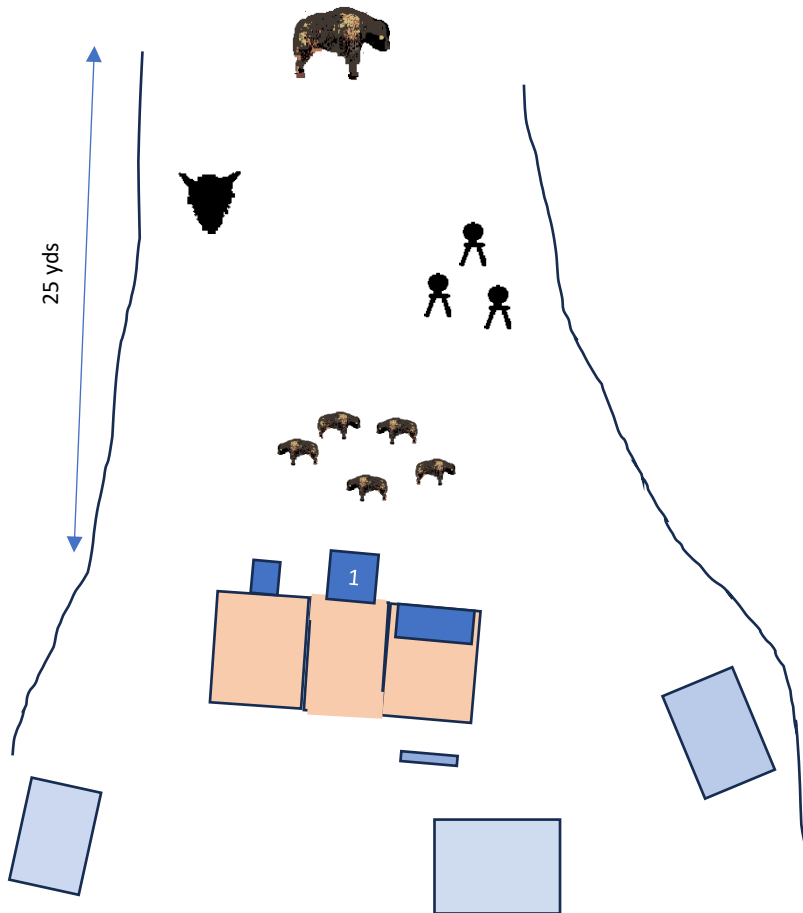

SATURDAY STAGE 2 BAY 2

ONE SHOOTING POSITION 10 PISTOL
From table inside Etta's lobby 10 RIFLE -- STAGED ON TABLE
3+ SHOTGUN - STAGED ON TABLE

GUN ORDER -- PISTOLS -- RIFLE --SHOTGUN

START at Pos. 1 HANDS: At Sides

INDICATE READY:

"Oh Boy ! Big Bad Blaine and Badman Bob Barbecued Bison Brisket Burgers on a Bun"

ATB:

WITH PISTOLS: **Double-tap** each of the five close buffalo targets in any order

WITH RIFLE: Alternate Double-taps on the two furthest buffalo targets

Begin with either target

WITH SHOTGUN: Engage the three targets until down