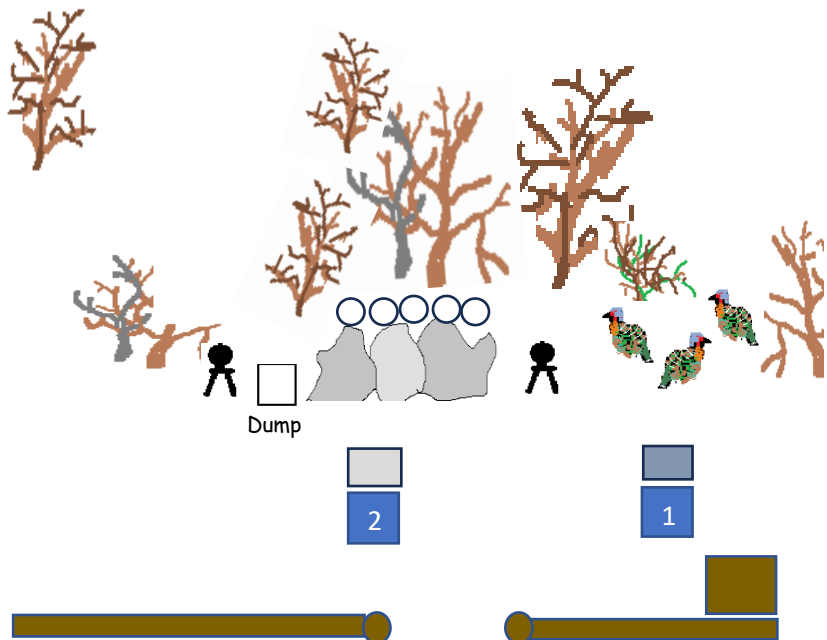

**SATURDAY STAGE 5 - BAY 8**

**BONUS: 5 POSSIBLE @ 1 SEC. EA.**

10 PISTOL - Holstered

10 RIFLE - Staged @ Pos. 2

2+ SHOTGUN - Staged @ Pos. 2

**TWO Shooting Positions:**

Pos. 1 on the Right

Pos. 2: @ Center

**Gun Order:** Pistol - Rifle - Shotgun

**START:** Position 1. Both hands flat on table

**Indicate Ready:** " **Where did this snow come from ?** "

**At The Beep:**

**Pistol(s):** Place ten rounds on the three turkeys in any order

No Multiple Taps -- All turkeys must be shot at least three times

**Rifle from Pos. 2:** Use at least five rounds to drop the Snowmen on the rock-pile

if plates fall accidentally, you must shoot where they were

Leftover rounds go on the Dump plate for a 1 second bonus each (5 possible)

(Rocks and brush are " Expendable Props" -- no penalties if hit)

Plates left standing are misses, unless cleared with shotgun

**Shotgun:** From Pos. 2, **FIRST** clear any misses (plates left standing) on the rockpile