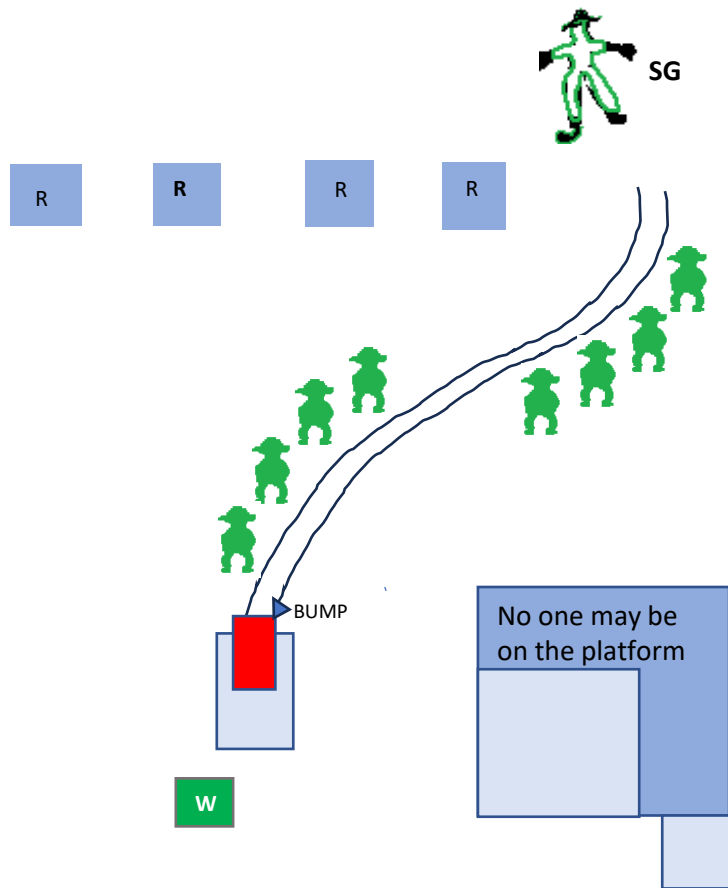

## SUNDAY STAGE 5 BAY 7

10 Pistol - In-hand  
10 Rifle - Staged on Table  
2 Shotgun - Staged on Table

Santa Disbelievers have threatened to detain the Sleigh and steal Santa's toy delivery list, Santa asked you to ride Shotgun to protect the toys and save the kids' Christmas.

1 Shooting Position  
Seated in the Sleigh

Please Expedite --

Next shooter wait at Pos. W Long guns on table

**GUN ORDER:** Pistols -- Rifle -- Shotgun

START: Sitting in sleigh. HANDS: Pistols in-hand at ready

Indicate Ready: Say " **Gettyup Rudolph - First stop is Capetown**" Press the timer button to start

**GUN(S) MAY NOT BE COCKED UNTIL THE FIRST CART WHEEL HITS THE BUMP**

WITH PISTOLS: Place ten rounds on ANY TWO OR MORE of the green grinch  
**Multiple taps OK**

WITH RIFLE: In ANY ORDER, Place ten rounds on the four blue targets in any order but  
with no more than 3 rounds on any target

WITH SHOTGUN: Drive the grinch away from the hilltop with at least two SG rounds  
Golden BB Rule Applies (Shoot the EVIL GRINCH as many times as you like)