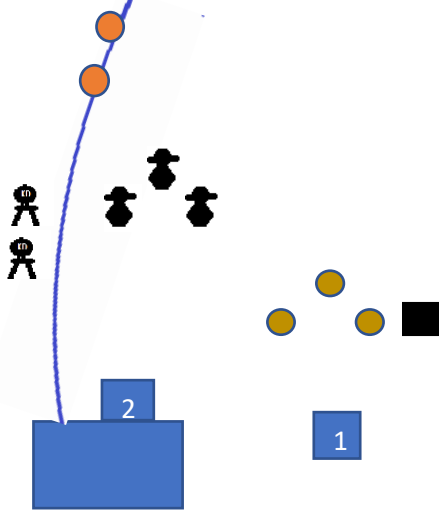

SUNDAY STAGE 2 BAY 3

10 Raffle Tickets Possible

10 Pistol

10 Rifle - Staged Pos 1

4+ Shotgun - Staged Pos 2

2 Shooting Positions:

Pos 1: Outside Table

Pos 2: Window in Silver Queen Mine

Gun Order: PISTOLS -- RIFLE -- SHOTGUN

START: Position 1. Pistol(s) in hand

Line: " Looks like four dead turkeys "

ATB:

With Pistols at Pos 1: Sweep the three circles 3 - 2 - 3 (8 rounds) from either end
Then engage the square with the remaining 2 rounds

With Rifle @ Pos 2: Sweep the Cowboys the same as pistols, EXCEPT
Engage TWO flying turkeys with the rifle with last 2 rounds
No misses will be counted on clay birds
Each clay turkey hit with RIFLE earns 3 raffle tickets

With Shotgun @ Pos 2: Knock down the two paddle targets.
Then launch and engage TWO flying turkeys
No misses counted on clay birds
Each clay turkey hit with SHOTGUN earns 2 raffle tickets

NOTE: You may launch each bird individually or hold the switch down for 2
(Birds launch 1 second apart)