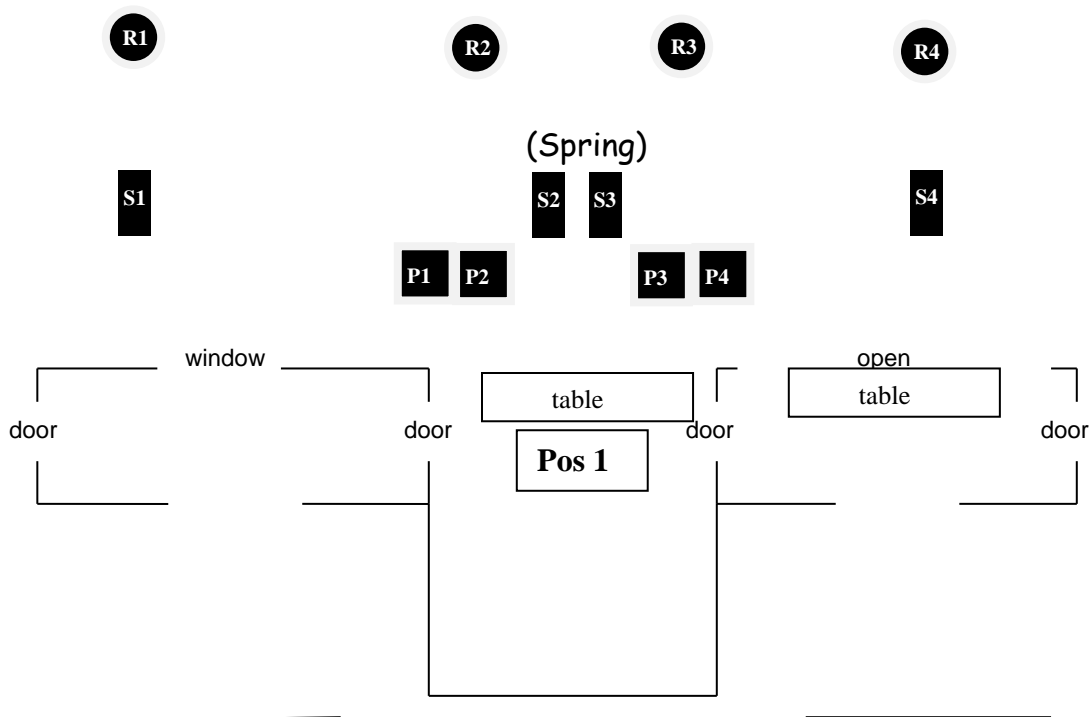

Bay 2 - Stage 2
Saturday

10	Pistol	Holstered	Start	Position 1
10	Rifle	Staged at Position 1		
4	Shotgun	Staged at Position 1	Hands	On Hat
Line	It's just a game.			

ATB:

With Pistols from Position 1, engage targets in a 1,4,4,1 sweep from either direction.
Repeat Pistol Instructions on Rifle Targets.
Shoot shotgun targets until down in any order.